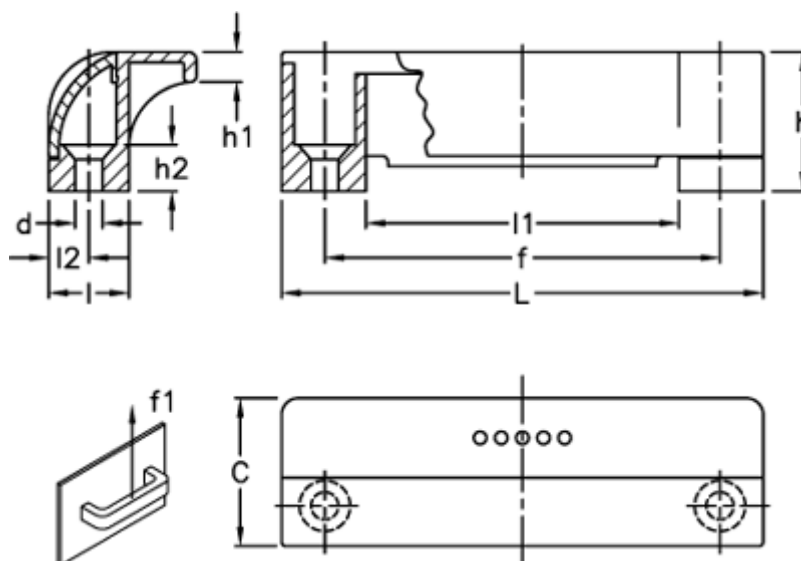

Article number: 23052651515  
Description: E+G Guard safety handle  
ESP.110-SH-C5

## Measures

|        |               |    |       |
|--------|---------------|----|-------|
| C      | = 35          | L  | = 114 |
| d      | = 6.5         | l1 | = 74  |
| f      | = 93,5 +/-0,5 | l2 | = 9.5 |
| F1 (N) | = 1050        |    |       |
| h      | = 33          |    |       |
| h1     | = 7           |    |       |
| h2     | = 11          |    |       |
| l      | = 19          |    |       |